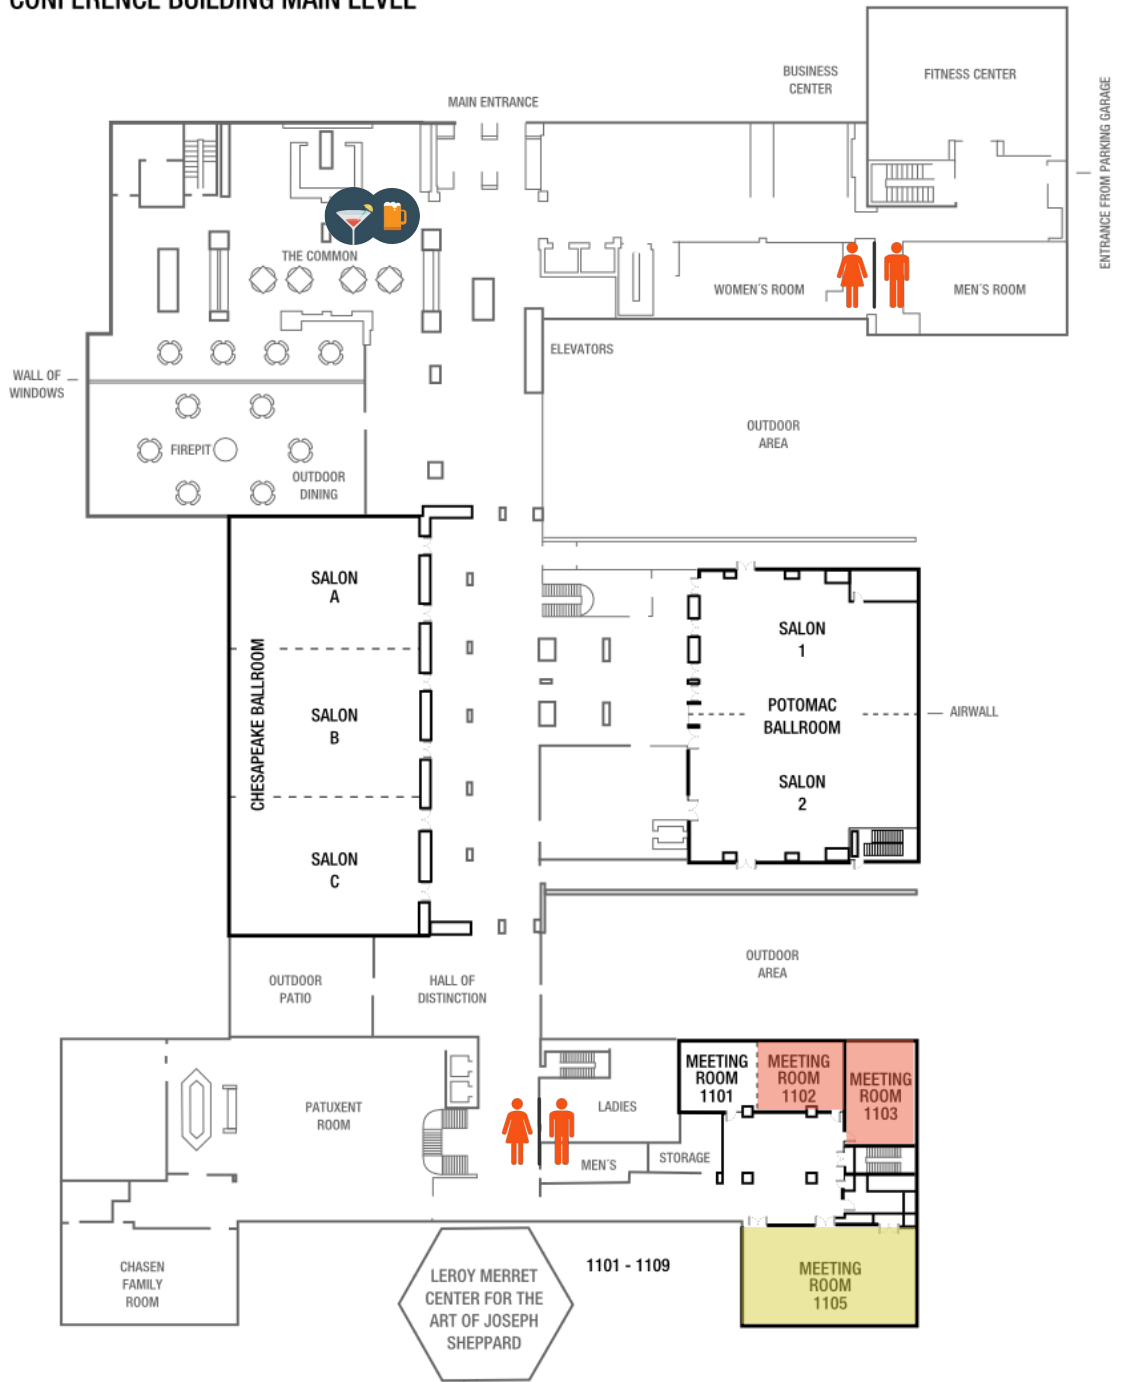

Sunday, April 19th, 2015

College Park Marriott
Hotel & Conference Center

3501 University Blvd, East
Hyattsville, Maryland 20783
USA

Side Meeting:
Data Management:

CONFERENCE BUILDING MAIN LEVEL