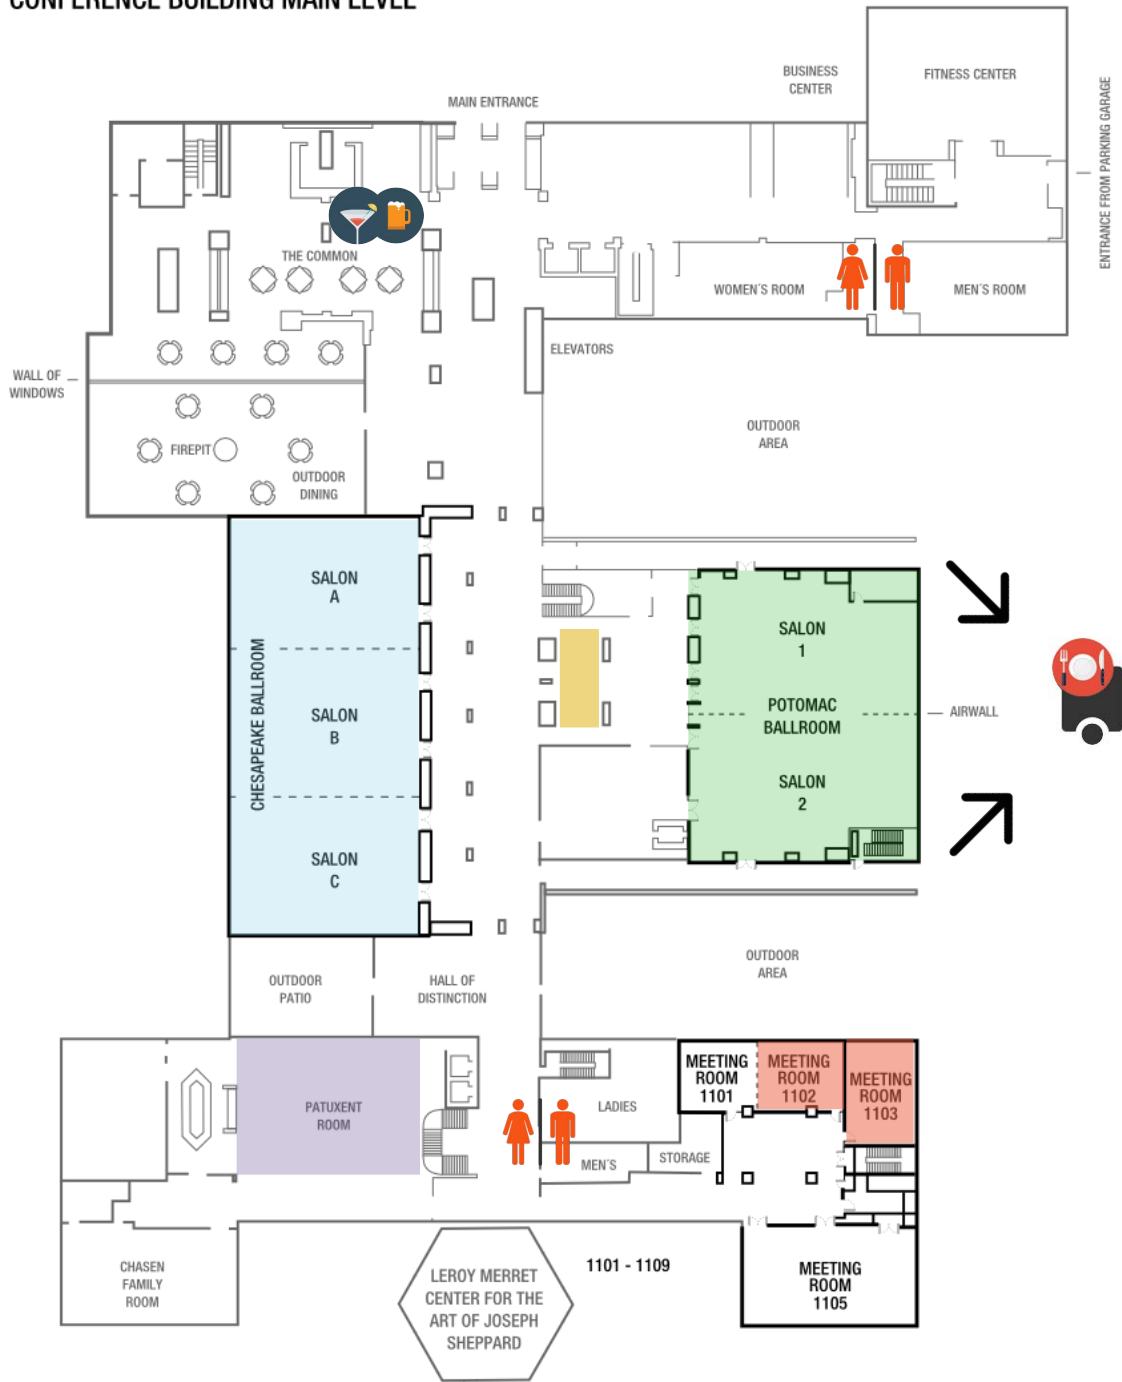

 Food trucks are located in the circle next to the parking garage/ outside of the Potomac Ballroom only during lunchtime.

You can enjoy your lunches in the Patuxent Room.

CONFERENCE BUILDING MAIN LEVEL

CONFERENCE BUILDING SECOND LEVEL

Lunch Seating:

Registration:

Food trucks are located in the circle next to the parking garage/ outside of the Potomac Ballroom only during lunchtime.

You can enjoy your lunches in the Patuxent Room.

CONFERENCE BUILDING MAIN LEVEL