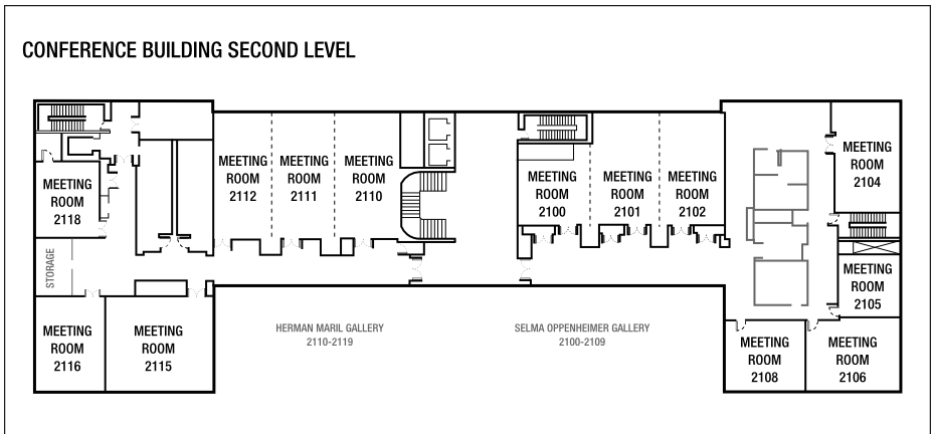

Lunch Seating:

Registration:

Food trucks are located in the circle next to the parking garage/ outside of the Potomac Ballroom only during lunchtime.

You can enjoy your lunches in the Patuxent Room.

CONFERENCE BUILDING MAIN LEVEL

CONFERENCE BUILDING SECOND LEVEL

Wednesday, April 22nd, 2015

Morning Session

**College Park Marriott
Hotel & Conference Center**
3501 University Blvd, East
Hyattsville, Maryland 20783
USA

Plenary:
Poster Session:
Side Meetings:
Registration: