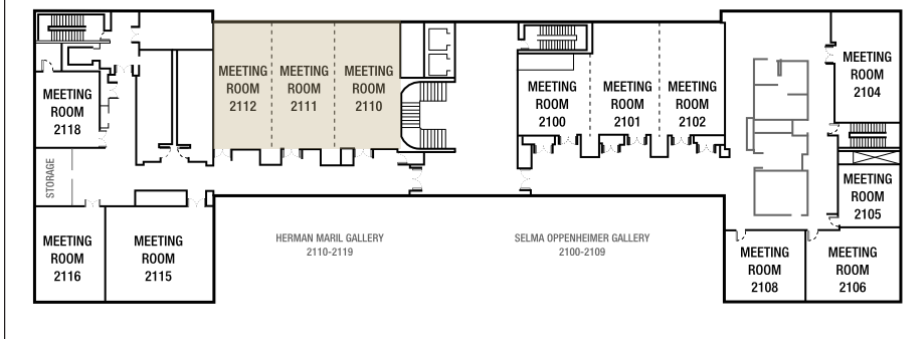

Lunch Seating:

Registration:

Food trucks are located in the circle next to the parking garage/ outside of the Potomac Ballroom only during lunchtime.

You can enjoy your lunches in the Patuxent Room.

CONFERENCE BUILDING MAIN LEVEL

CONFERENCE BUILDING SECOND LEVEL

Wednesday, April 22nd, 2015

Morning Session

**College Park Marriott
Hotel & Conference Center**
3501 University Blvd, East
Hyattsville, Maryland 20783
USA

Plenary:
Poster Session:
Side Meetings:
Registration: