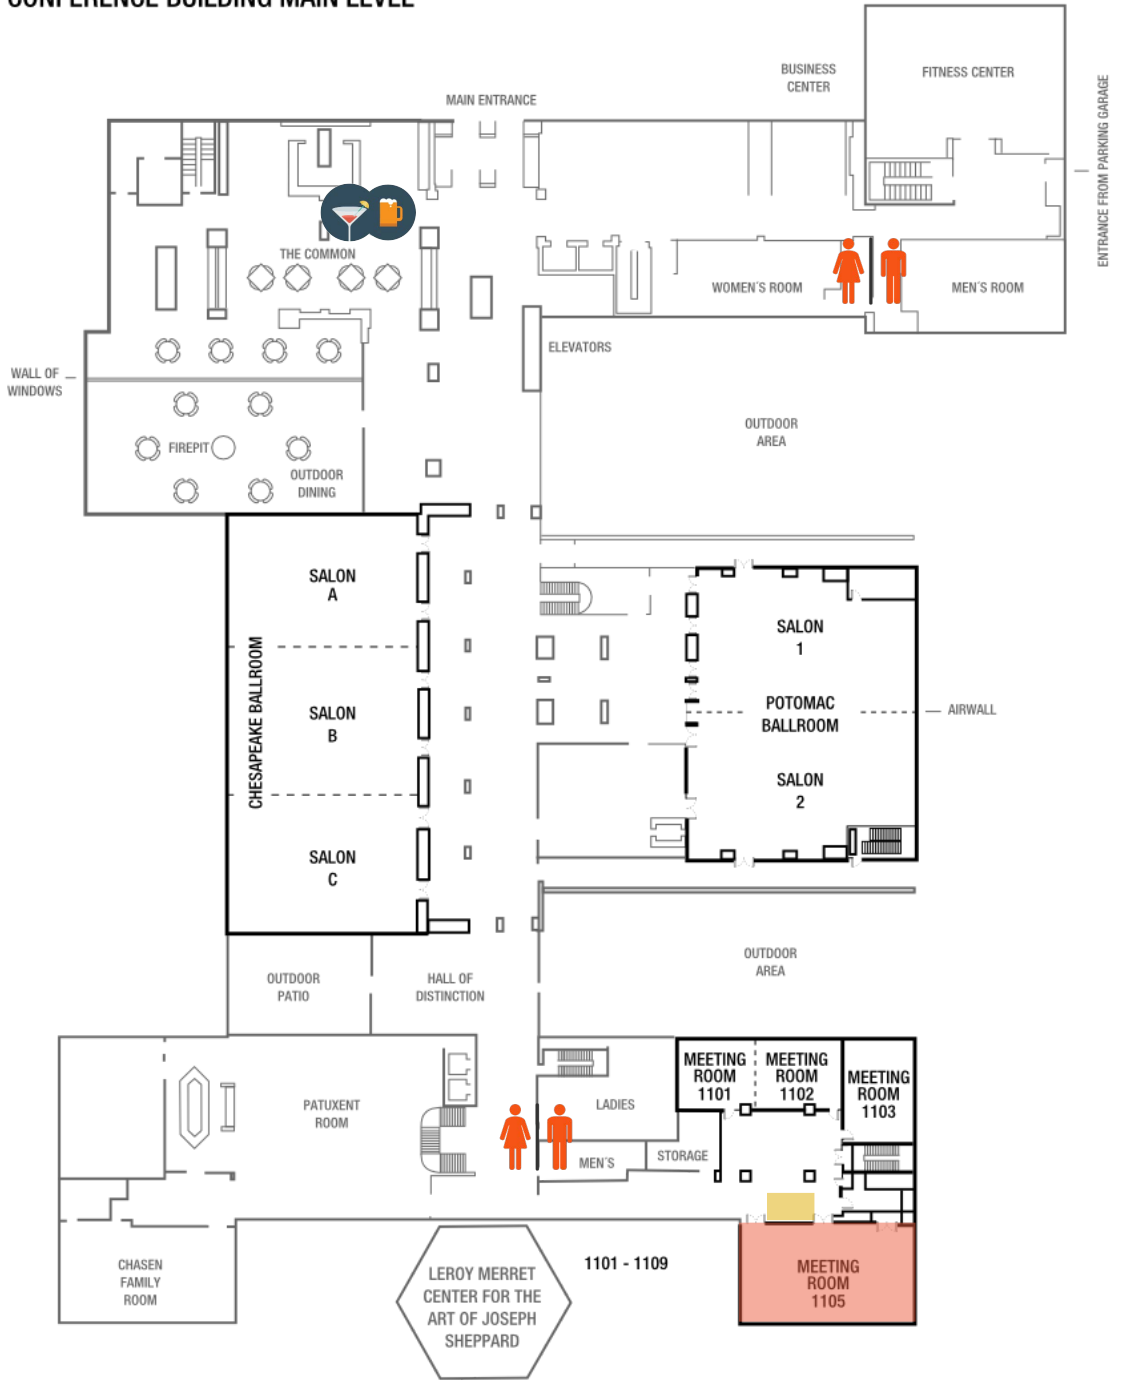

Friday, April 24th, 2015

College Park Marriott Hotel & Conference Center

3501 University Blvd, East
Hyattsville, Maryland 20783
USA

MBON:
Registration:

CONFERENCE BUILDING MAIN LEVEL