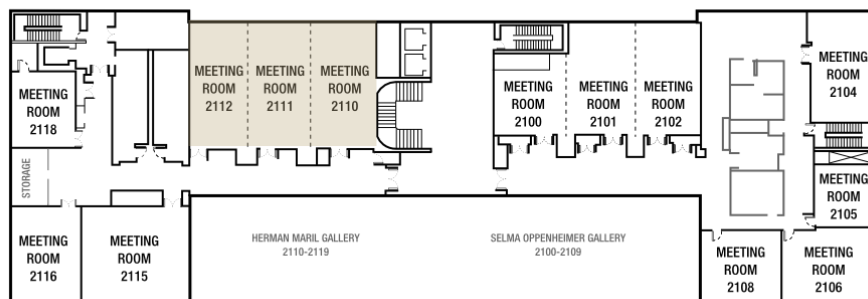

Lunch Seating:

Registration:

Food trucks are located in the circle next to the parking garage/ outside of the Potomac Ballroom only during lunchtime.

You can enjoy your lunches in the Patuxent Room.

CONFERENCE BUILDING MAIN LEVEL

CONFERENCE BUILDING SECOND LEVEL

Wednesday, April 22nd, 2015

Morning Session

**College Park Marriott
Hotel & Conference Center**
3501 University Blvd, East
Hyattsville, Maryland 20783
USA

Plenary:
Poster Session:
Side Meetings:
Registration:

Wednesday, April 22nd, 2015

Afternoon Session

**College Park Marriott
Hotel & Conference Center**

3501 University Blvd, East
Hyattsville, Maryland 20783
USA

Team Meetings:	
Poster Session:	
Breakouts:	
Side Meetings:	
Lunch Seating:	
Registration:	

 Food trucks are located in the circle next to the parking garage/ outside of the Potomac Ballroom only during lunchtime.

You can enjoy your lunches in the Patuxent Room.

CONFERENCE BUILDING MAIN LEVEL

CONFERENCE BUILDING SECOND LEVEL