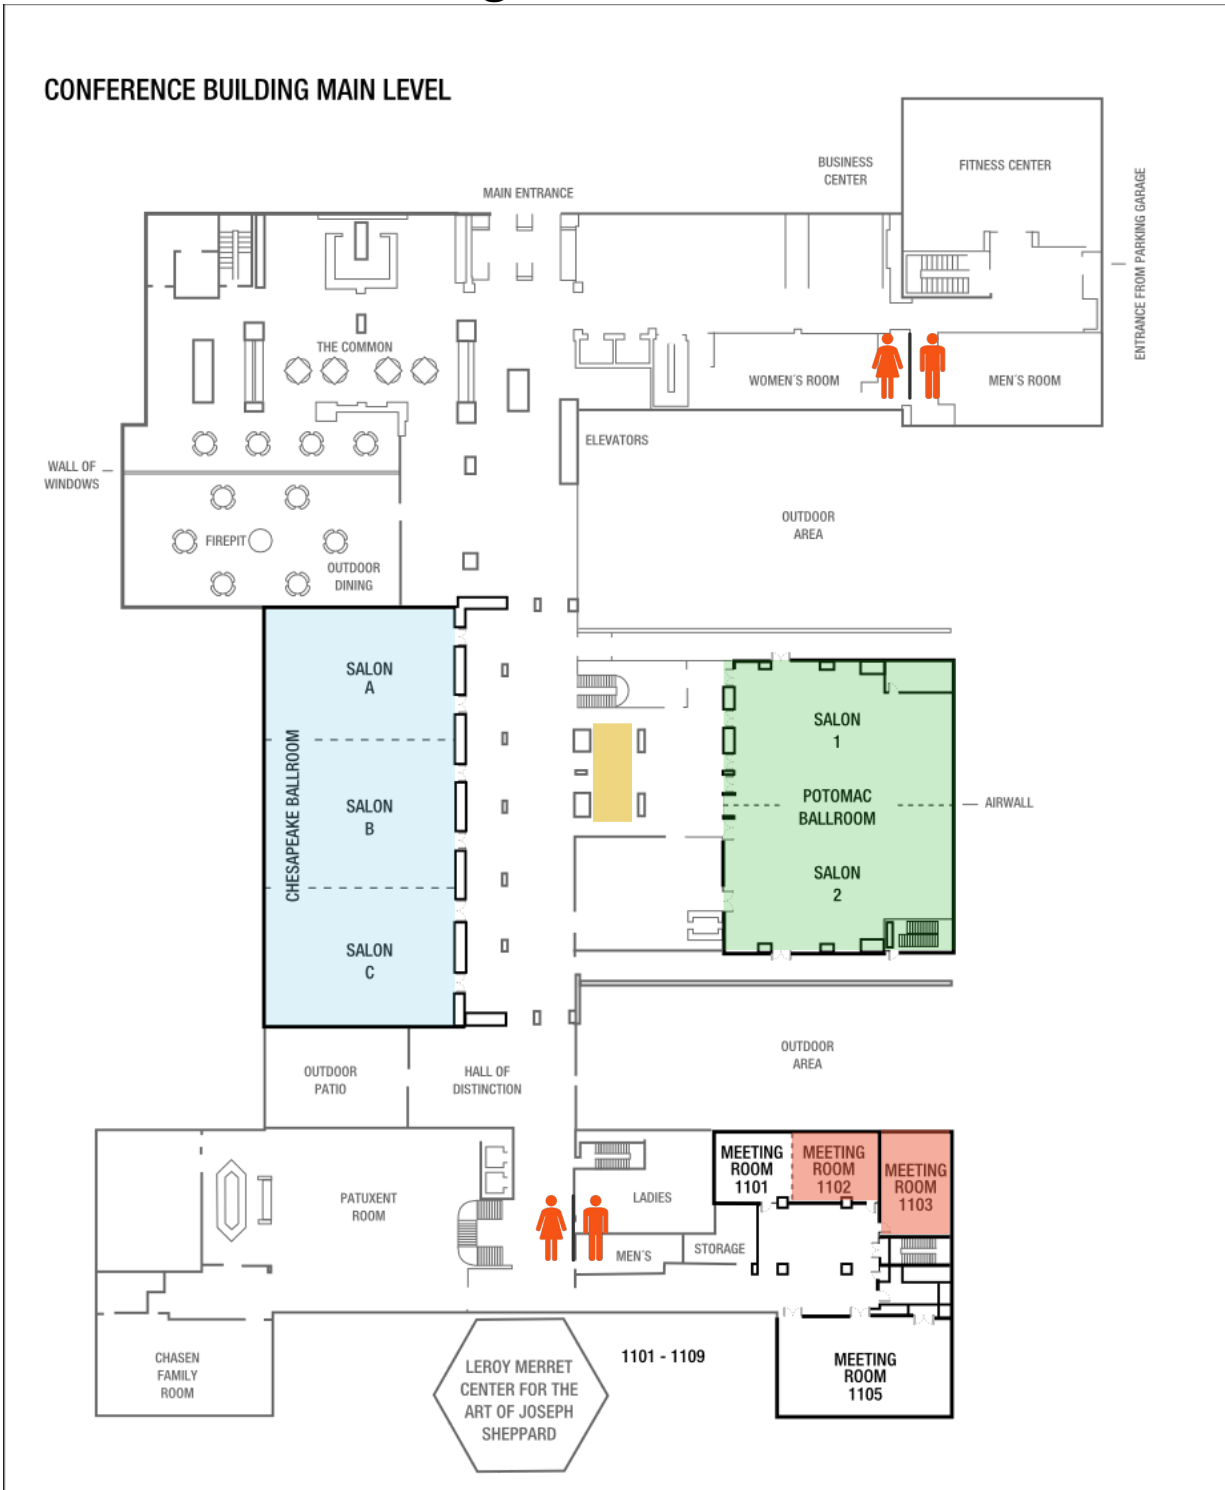

Wednesday, April 22nd, 2015

Morning Session

**College Park Marriott
Hotel & Conference Center**
3501 University Blvd, East
Hyattsville, Maryland 20783
USA

Plenary:
Poster Session:
Side Meetings:
Registration: