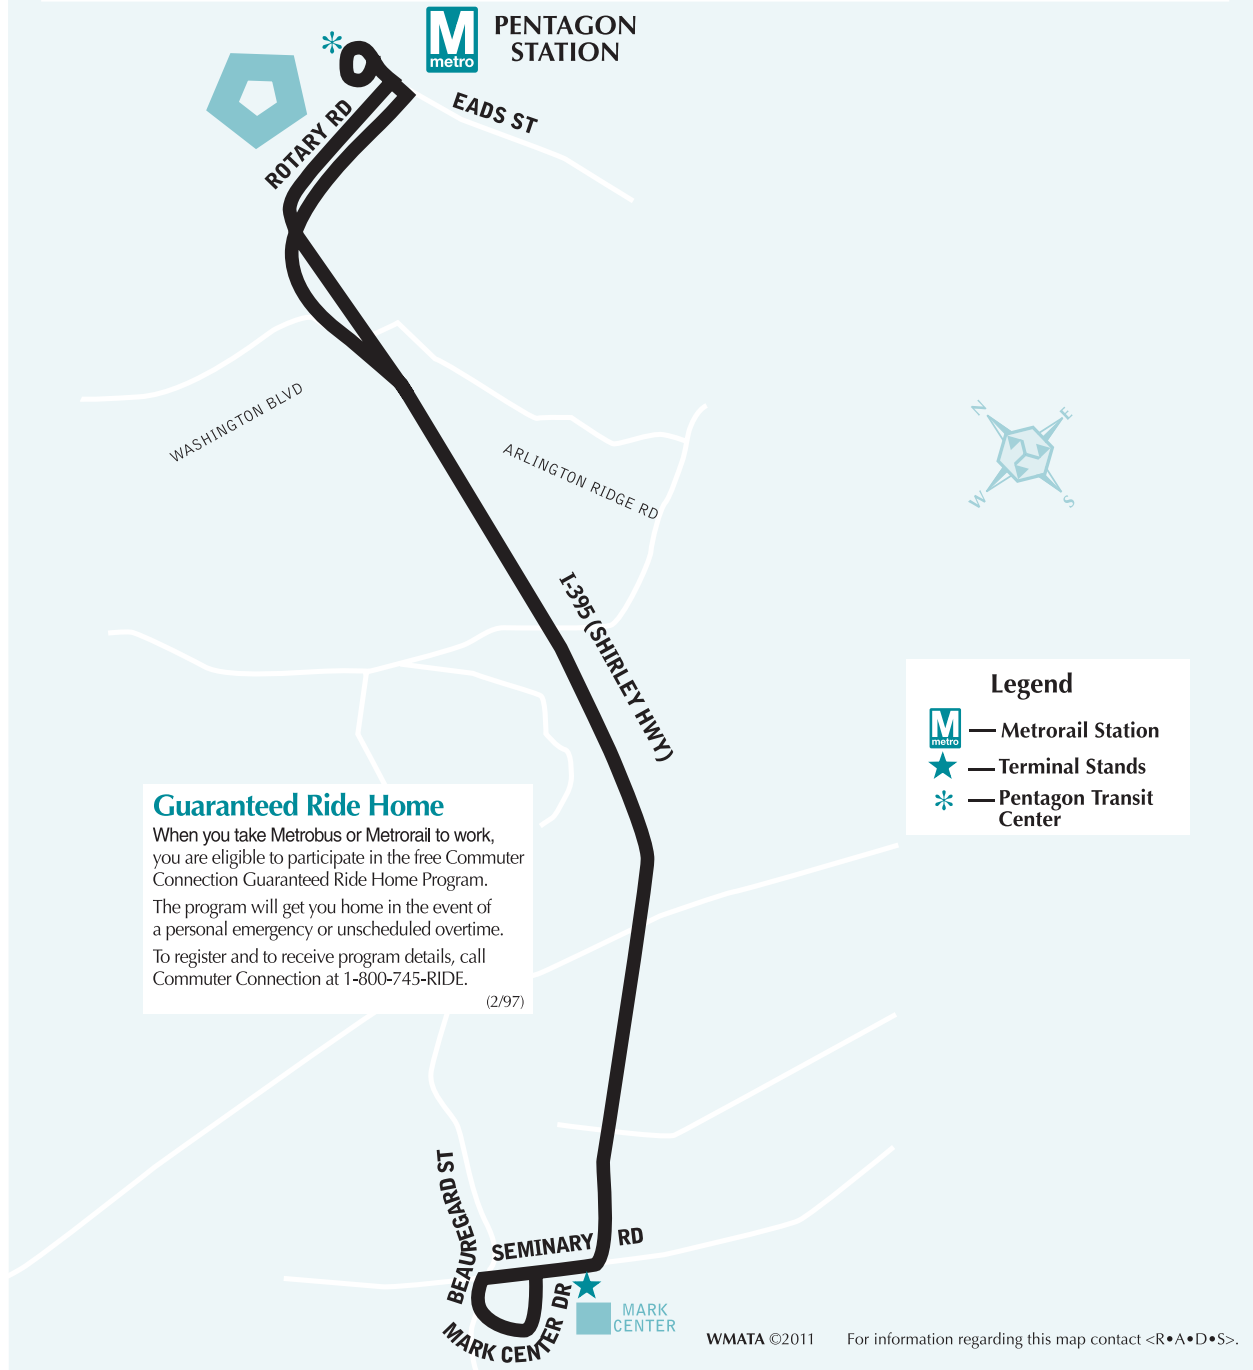

Mark Center-Pentagon Line

Route 7M

For route and schedule information

Call 202-637-7000

www.metroopensdoors.com

7M

Mark Center-Pentagon Line

Weekday Southbound — Entre semana con dirección al sur

Route Number	Pentagon	MARK CENTER TRANSIT STATION
AM Service — Servicio matutino		
7M	5:40	5:55
7M	5:50	6:05
7M	6:00	6:15
7M	6:10	6:25
7M	6:20	6:35
7M	6:30	6:45
7M	6:40	6:55
7M	6:50	7:05
7M	7:00	7:15
7M	7:10	7:25
7M	7:20	7:35
7M	7:30	7:45
7M	7:40	7:55
7M	7:50	8:05
7M	8:00	8:15
7M	8:10	8:25
7M	8:20	8:35
7M	8:30	8:45
7M	8:40	8:55
7M	8:50	9:05
7M	9:00	9:15
7M	9:15	9:30
7M	9:30	9:45
7M	9:45	10:00
7M	10:00	10:15
7M	10:15	10:30
7M	10:30	10:45
7M	10:45	11:00
7M	11:00	11:15
7M	11:15	11:30
7M	11:30	11:45
7M	11:45	12:00
PM Service — Servicio vespertino		
7M	12:00	12:15
7M	12:15	12:30
7M	12:30	12:45
7M	12:45	1:00
7M	1:00	1:15
7M	1:15	1:30
7M	1:30	1:45
7M	1:45	2:00
7M	2:00	2:15
7M	2:15	2:30
7M	2:30	2:45
7M	2:45	3:00
7M	3:00	3:15
7M	3:15	3:30
7M	3:30	3:45
7M	3:45	4:00
7M	4:00	4:15
7M	4:15	4:30
7M	4:30	4:45
7M	4:45	5:00
7M	5:00	5:15

On four Federal holidays, Columbus Day, Veterans' Day, Martin L. King Day, and Presidents' Day, Metrobus will run on a Saturday supplemental schedule. On these holidays, this route will have no service.

Weekday Northbound — Entre semana con dirección al norte

Route Number	Mark Center Transit Station	PENTAGON
AM Service — Servicio matutino		
7M	8:00	8:10
7M	8:15	8:25
7M	8:30	8:40
7M	8:45	8:55
7M	9:00	9:10
7M	9:15	9:25
7M	9:31	9:41
7M	9:46	9:56
7M	10:01	10:11
7M	10:16	10:26
7M	10:31	10:41
7M	10:46	10:56
7M	11:01	11:11
7M	11:16	11:26
7M	11:31	11:41
7M	11:46	11:56
PM Service — Servicio vespertino		
7M	12:01	12:11
7M	12:16	12:26
7M	12:31	12:41
7M	12:46	12:56
7M	1:01	1:11
7M	1:16	1:26
7M	1:31	1:41
7M	1:46	1:56
7M	2:01	2:11
7M	2:16	2:26
7M	2:31	2:41
7M	2:46	2:56
7M	3:01	3:11
7M	3:16	3:26
7M	3:31	3:41
7M	3:40	3:50
7M	3:50	4:00
7M	4:00	4:10
7M	4:10	4:20
7M	4:20	4:30
7M	4:30	4:40
7M	4:40	4:50
7M	4:50	5:00
7M	5:00	5:10
7M	5:10	5:20
7M	5:20	5:30
7M	5:30	5:40
7M	5:40	5:50
7M	5:50	6:00
7M	6:00	6:10
7M	6:10	6:20
7M	6:20	6:30
7M	6:30	6:40

On four Federal holidays, Columbus Day, Veterans' Day, Martin L. King Day, and Presidents' Day, Metrobus will run on a Saturday supplemental schedule. On these holidays, this route will have no service.