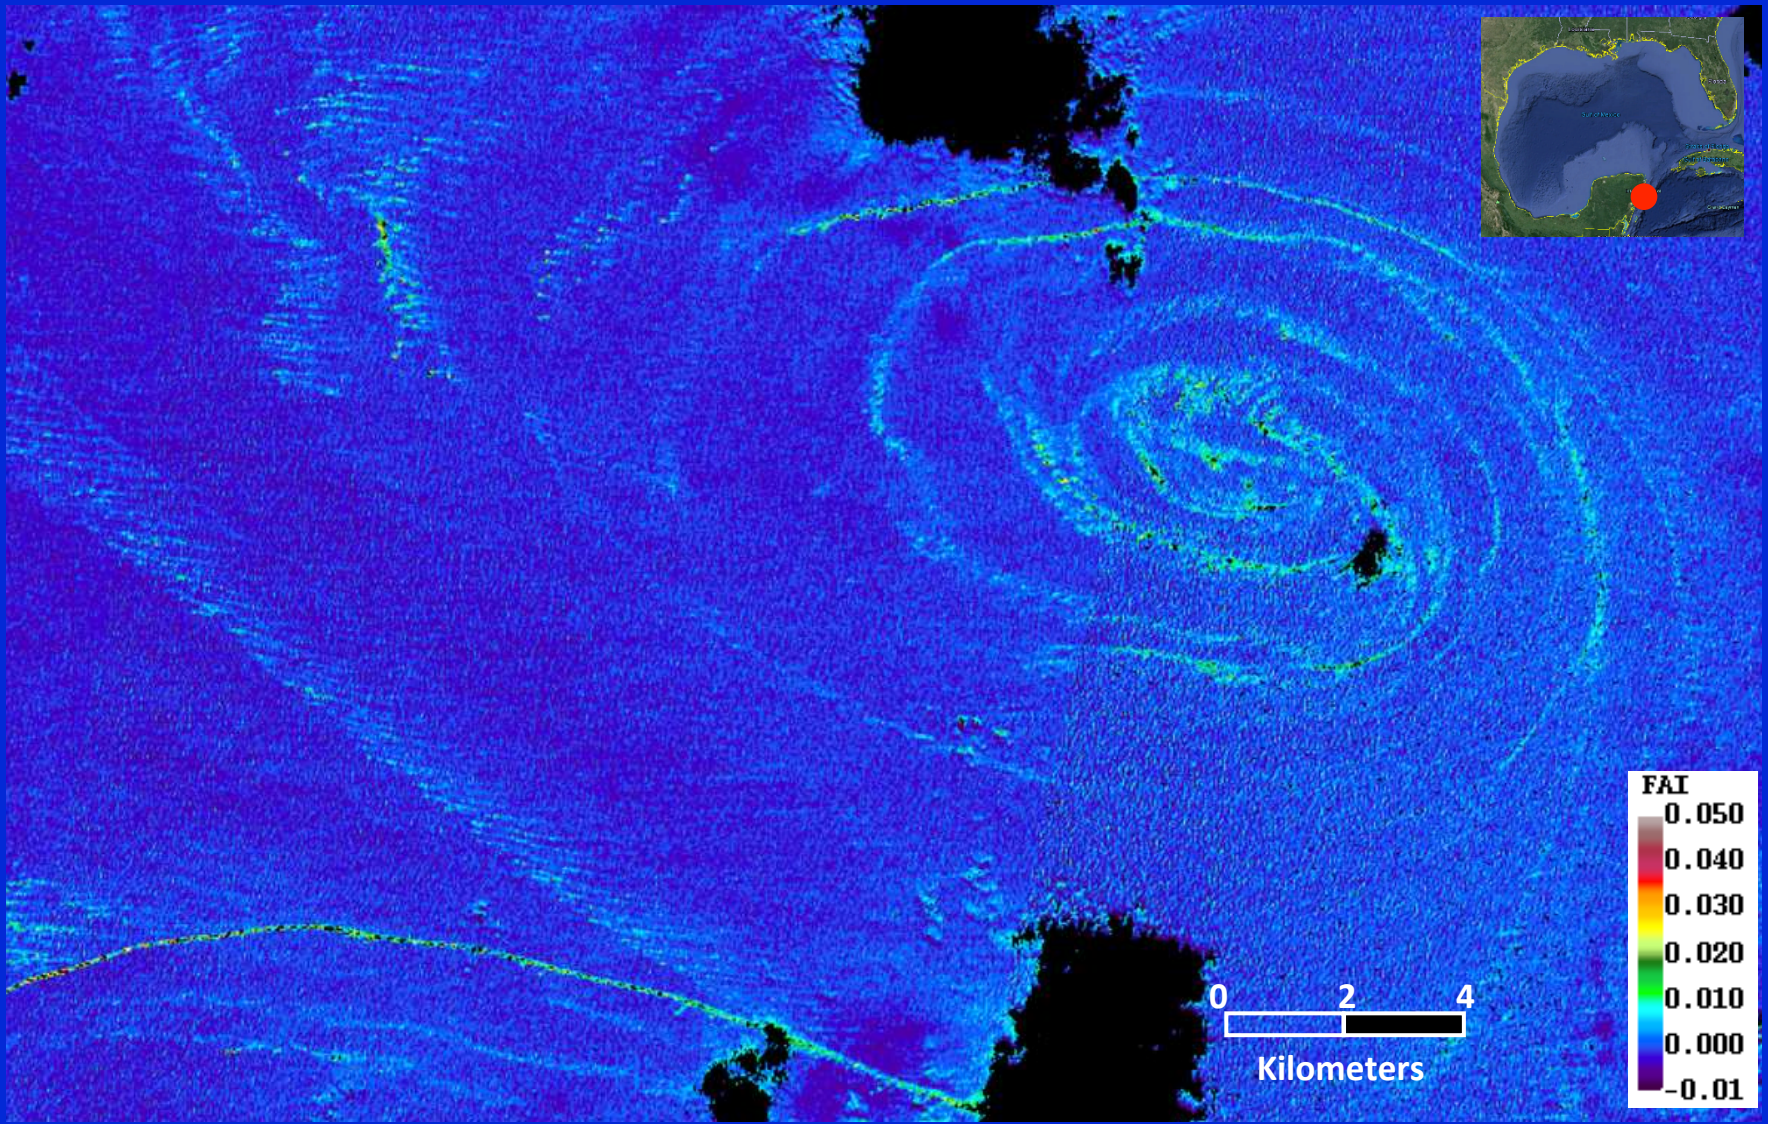

The Good and the Bad

Sargassum beaching in the Caribbean (photo courtesy of Jean-Philippe Maréchal)

Excessive *Sargassum* beaching is bad

- Smells bad, attracts insects,
- Smother turtle nesting sites
- Cause sea turtle and fish mortality
- Negative impact on tourism and economy
- Requires physical removal

Satellite-based near real-time *Sargassum* Watch System (SaWS)

<http://optics.marine.usf.edu/projects/SaWS.html>

Satellite-based near real-time *Sargassum* Watch System (SaWS)

<http://optics.marine.usf.edu/projects/SaWS.html>

Bring image to Google Earth

Add HYCOM surface current

Landsat-8 FAI (not from SaWS)

Image off Mexico, near Cozumel

What's Next?

Improve SaWS through project tasks

Usage statistics

<http://optics.marine.usf.edu>