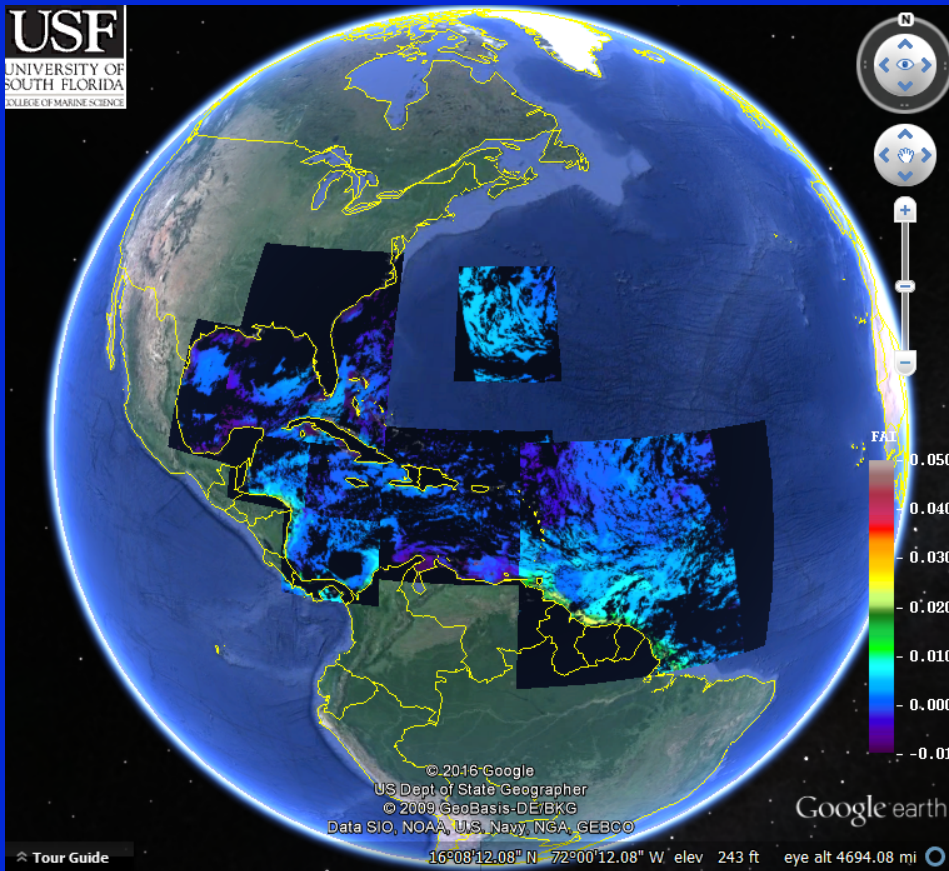

What *Sargassum*?

Sargassum fluitans

Sargassum natans

Photo credit: Amy Sinuda of Sea Education Association

The Good and the Bad

Photo courtesy: Tracey Villareal (U. Texas)

- *Sargassum* provide food and shade to many animals (fish, young turtles, shrimp, crab, etc.) and serves as an important ecosystem habitat, and it also supports sand dunes and shoreline stabilization
- “The golden floating rainforest of the Atlantic Ocean” (The Sargasso Sea Alliance)

The Good and the Bad

Sargassum beaching in the Caribbean (photo courtesy of Jean-Philippe Maréchal)

Excessive *Sargassum* beaching is bad

- Smells bad, attracts insects,
- Smother turtle nesting sites
- Cause sea turtle and fish mortality
- Negative impact on tourism and economy
- Requires physical removal

Satellite-based near real-time *Sargassum* Watch System (SaWS)

<http://optics.marine.usf.edu/projects/SaWS.html>

Satellite-based near real-time *Sargassum* Watch System (SaWS)

<http://optics.marine.usf.edu/projects/SaWS.html>

Bring image to Google Earth

Add HYCOM surface current

Landsat-8 FAI (not from SaWS)

Image off Mexico, near Cozumel

What's Next?

Improve SaWS through project tasks

Usage statistics

<http://optics.marine.usf.edu>