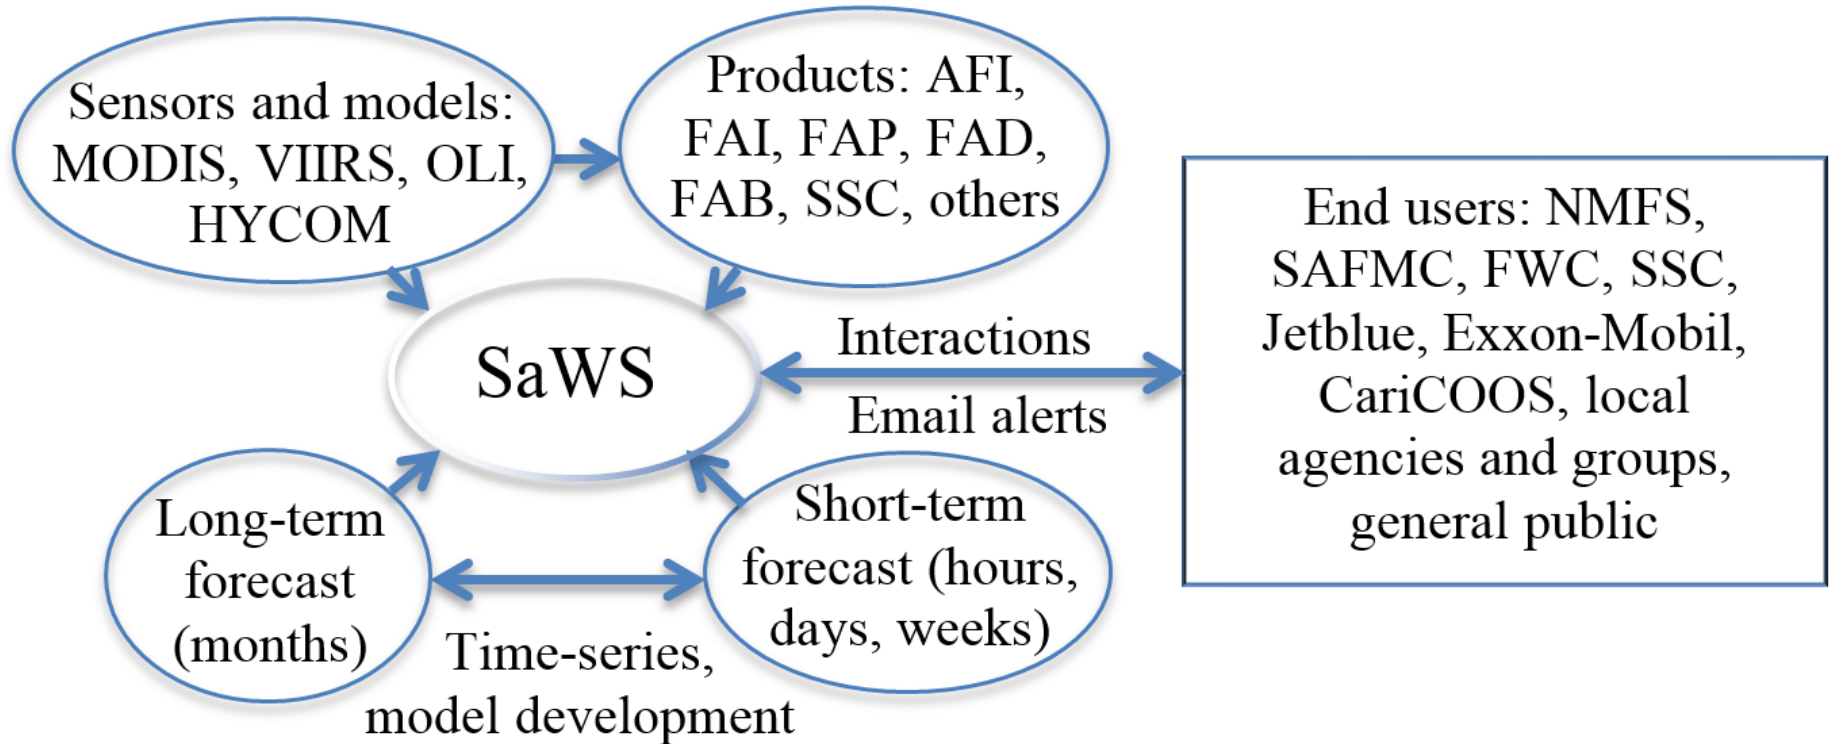

Satellite-based near real-time *Sargassum* Watch System (SaWS)

<http://optics.marine.usf.edu/projects/SaWS.html>

Satellite-based near real-time *Sargassum* Watch System (SaWS)

<http://optics.marine.usf.edu/projects/SaWS.html>

Bring image to Google Earth

Add HYCOM surface current

Landsat-8 FAI (not from SaWS)

Image off Mexico, near Cozumel

What's Next?

Improve SaWS through project tasks

Usage statistics

<http://optics.marine.usf.edu>

Summary

- A prototype SaWS has been established
- Its short-term and long-term forecasting capacity as well as usage will be enhanced through the new NASA project