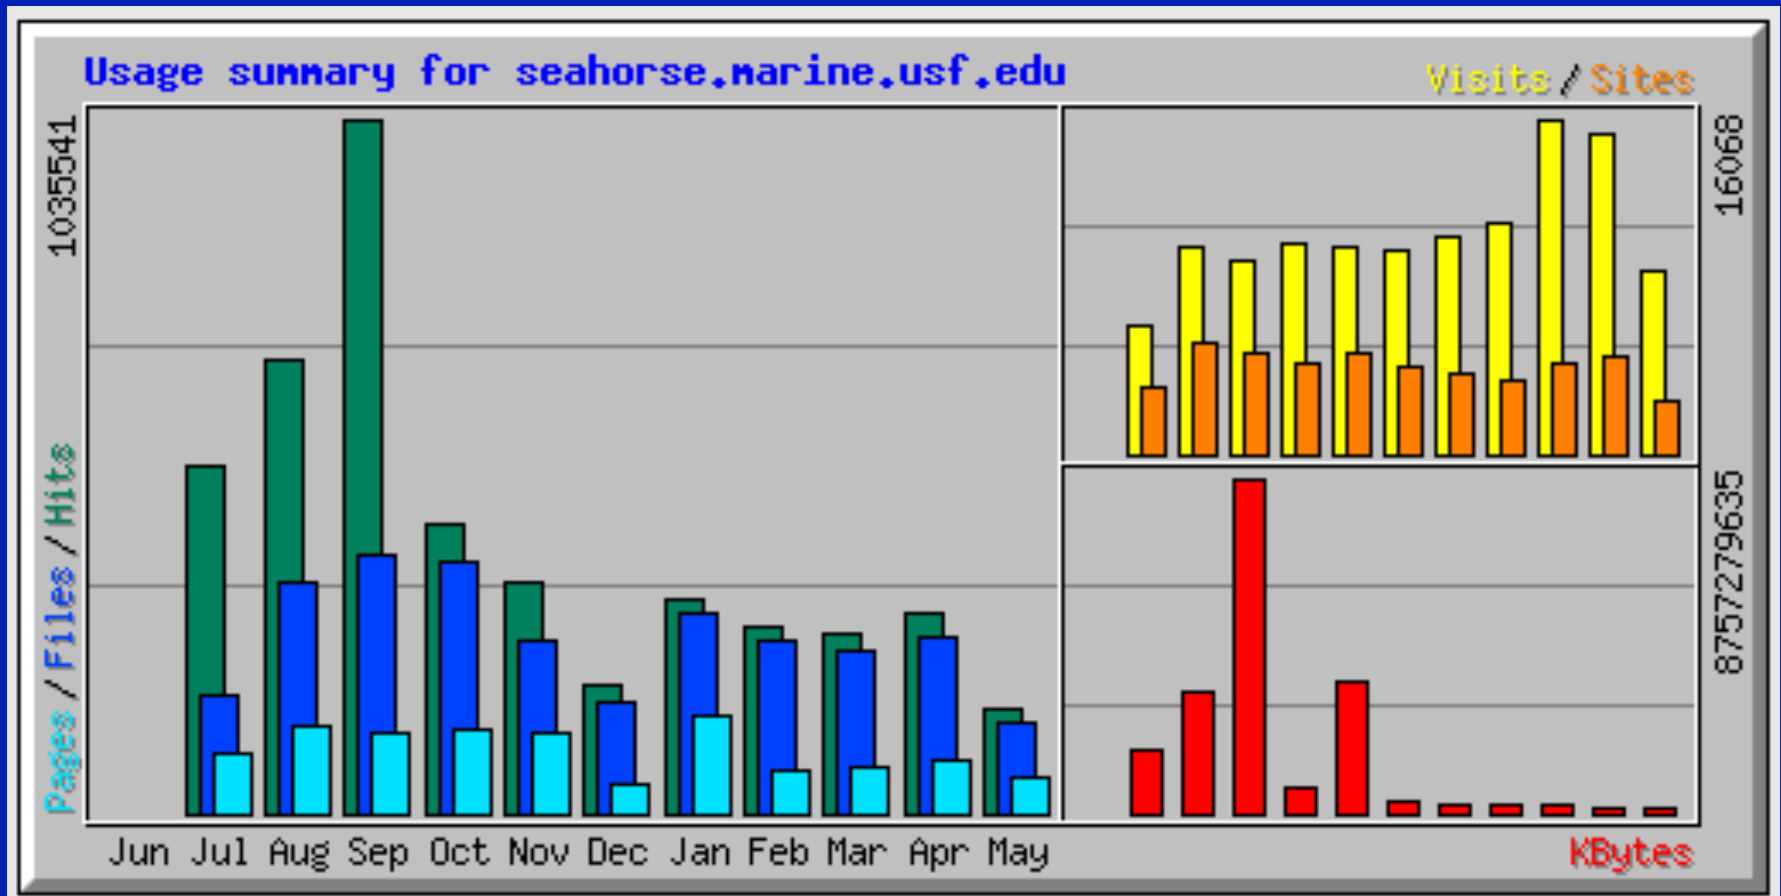

Bring image to Google Earth

Add HYCOM surface current

Landsat-8 FAI (not from SaWS)

Image off Mexico, near Cozumel

What's Next?

Improve SaWS through project tasks

Usage statistics

<http://optics.marine.usf.edu>