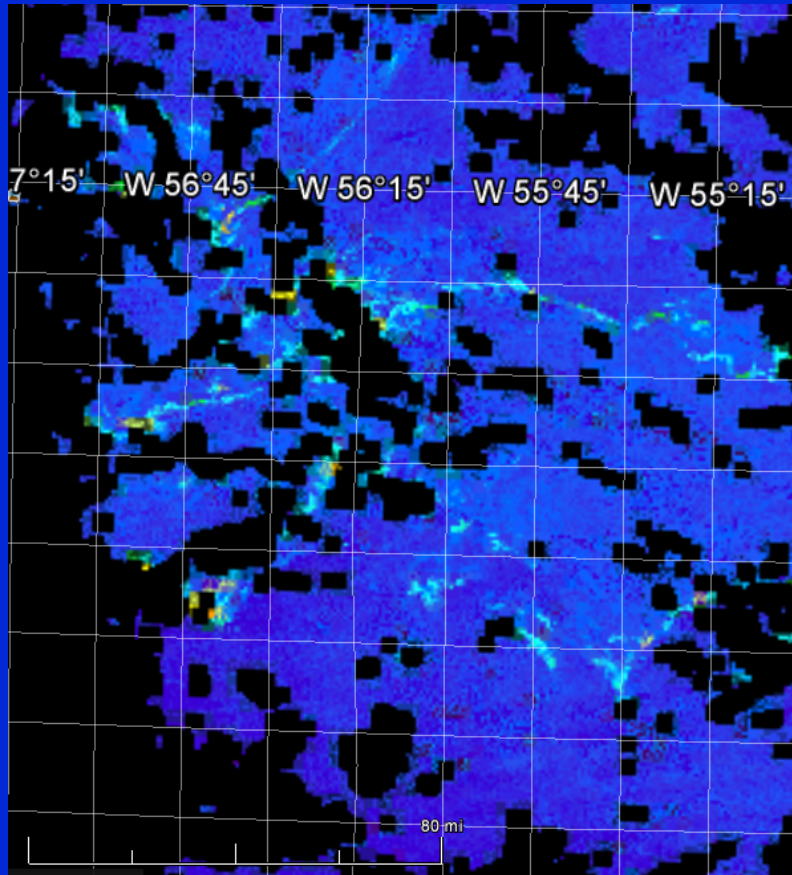

Satellite-based near real-time *Sargassum* Watch System (SaWS)

<http://optics.marine.usf.edu/projects/SaWS.html>

Satellite-based near real-time *Sargassum* Watch System (SaWS)

<http://optics.marine.usf.edu/projects/SaWS.html>

Bring image to Google Earth

Add HYCOM surface current

Landsat-8 FAI (not from SaWS)

Image off Mexico, near Cozumel

What's Next?

Improve SaWS through project tasks

Usage statistics

<http://optics.marine.usf.edu>