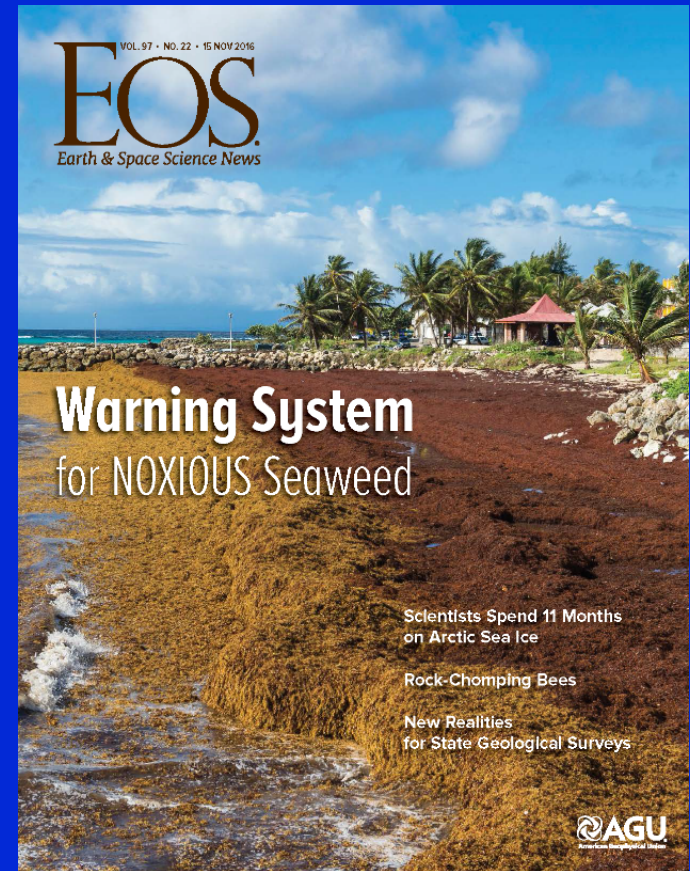

Satellite-based near real-time *Sargassum* Watch System (SaWS)

<http://optics.marine.usf.edu/projects/SaWS.html>