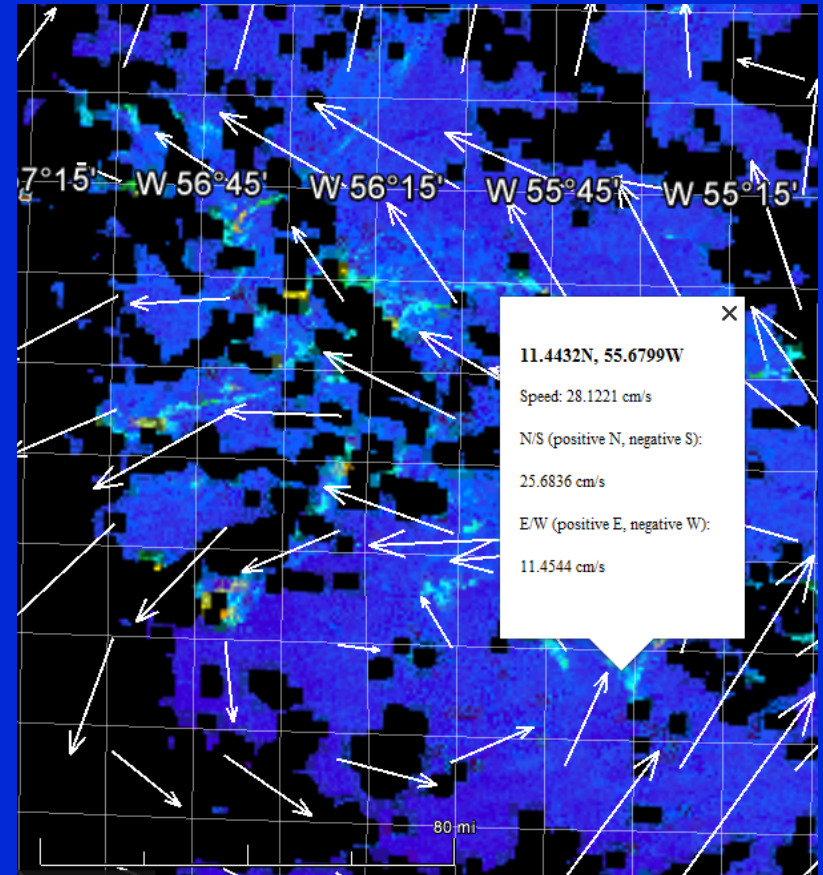

Satellite-based near real-time *Sargassum* Watch System (SaWS)

<http://optics.marine.usf.edu/projects/SaWS.html>

Satellite-based near real-time *Sargassum* Watch System (SaWS)

<http://optics.marine.usf.edu/projects/SaWS.html>

Bring image to Google Earth

Add HYCOM surface current

Landsat-8 FAI (not from SaWS)

Image off Mexico, near Cozumel

What's Next?

Improve SaWS through project tasks

Usage statistics

<http://optics.marine.usf.edu>